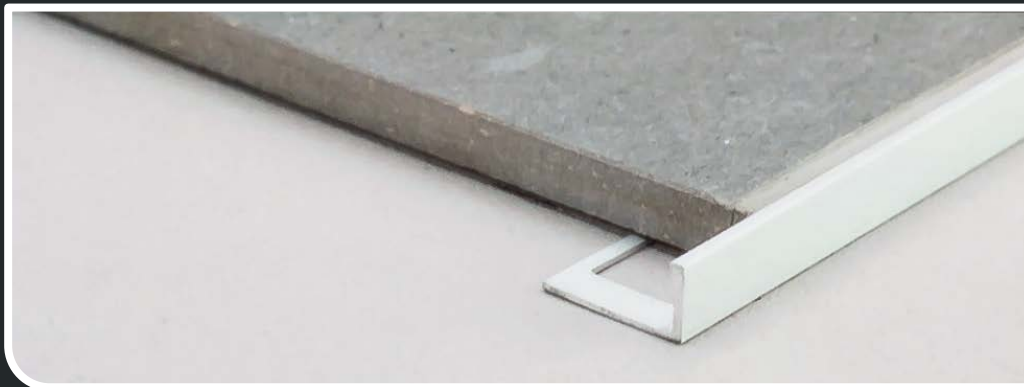

Universalprofile

Aluminium-Winkelabschlussprofile für Belagstärken 2,5-15 mm

706 Abschlussprofil Aluminium gestanzt, für Belagstärken 15 mm

Eloxalfarben	L (cm)
Aluminium natur	300